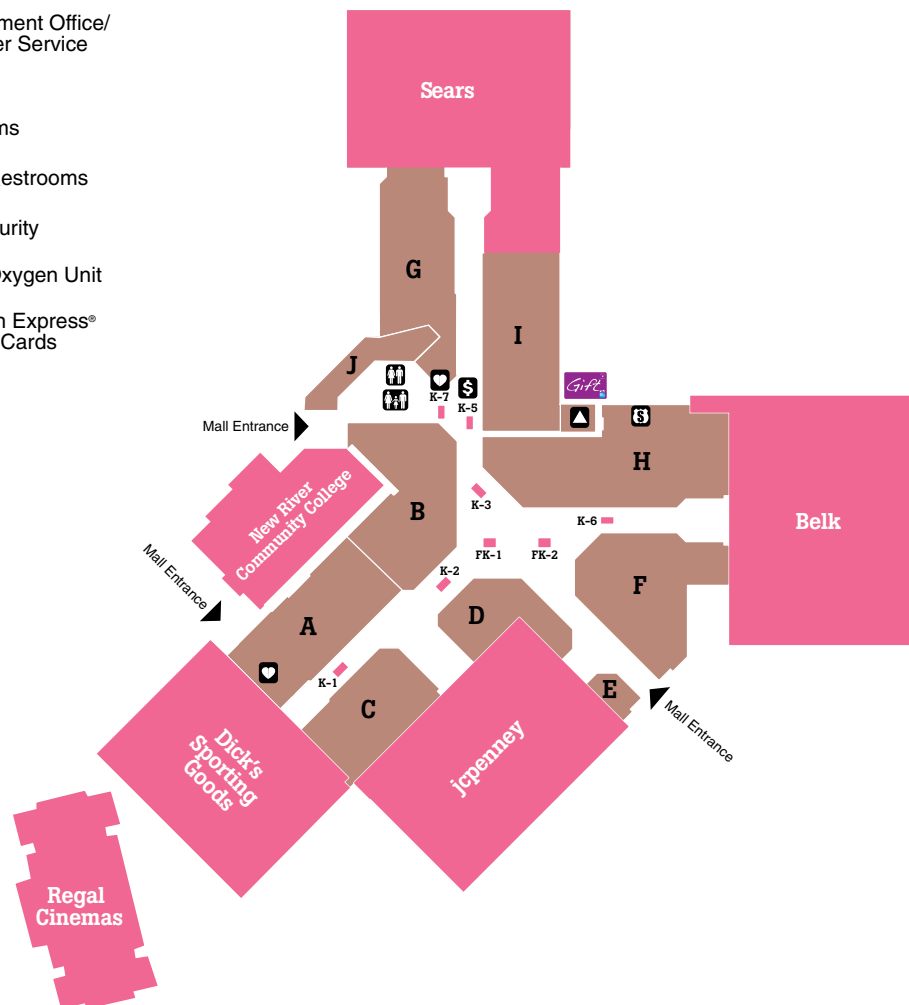

Beauty & Bath

B Bath & Body Works	381-2887
C The Cut	394-4499
C MasterCuts	382-9762
D Nail Trix	381-1145
D Regis Salon	382-0007

Cards & Gifts

C Matthew's Hallmark	382-4542
B Spencer Gifts	381-4010
K-2 Things Remembered	382-4428

Food

E Ben & Jerry's	381-7654
J China Wok	382-5858
F Cinco de Mayo	381-2125
J Dairy Queen	382-9195
FK-1 New River Coffee	381-6300
C Pretzel Twister	381-5888
J Ragu's Pizza & Grill	382-6251
J Subway	381-2738

Jewelry

D Kay Jewelers	382-1473
K-7 Piercing Pagoda	382-8809
F Zales	381-3665

Men's & Women's Fashions

F Aéropostale	381-9507
F Alumni Hall	381-9191
H American Eagle Outfitters	381-1896
I Gap Outlet	381-3148
H Hot Topic	381-9625
B PacSun	381-8467
I rue21	382-3672

Music, Electronics & Video

D GameStop	381-3853
A RadioShack	381-0719

Personal Services

H Armed Forces Career Center	
Air Force	382-6291
Army	381-2062
Marines	382-1465
Navy	382-1259 or 381-9706
H Best Buy Mobile	381-0970
Customer Service	381-0005
Management Office	381-0005
New River Community College	674-3610

- Management Office/
  Customer Service
- ATM
- Restrooms
- Family Restrooms
- Mall Security
- A.E.D./Oxygen Unit
- American Express®
  Mall Gift Cards

F N'Telos	397-9014
FK-2 Sprint Kiosk	394-4006
K-5 US Cellular	394-7182
E Verizon Wireless	382-7772
A WSLs Office	381-4025

Shoes

B Journeys	381-0493
G The Shoe Department	381-5611

Sports, Health & Fitness

F GNC	382-0628
I Finish Line	381-7583
H FootLocker	382-2023
F Vitamin World	381-7972

Variety & Specialties

C PaintNFun	381-1770

Women's Fashions

B Body Central	381-0981
G Charlotte Russe	381-4505
B Christopher & Banks	381-9560
A DEB / DEB Plus	382-9756
H maurices	382-5803
A Victoria's Secret	381-3305

All Area Codes are 540 unless noted.