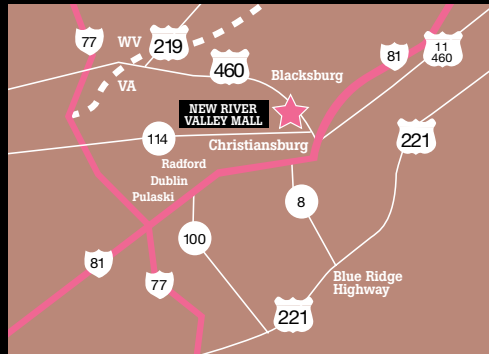

Enjoy more than 60 of your favorite stores, including **Charlotte Russe, Aéropostale, American Eagle Outfitters, Dick's Sporting Goods, Belk** and many more! Plus visit the **Food Court** too for tasty treats!

**Download Our New
PREIT® Mobile App
for iPhone or Android**

Scan the QR code above to download or visit the app store or marketplace.

From the North

Take Exit 118B on Interstate 81S

From the South

Take Exit 118B on Interstate 81N

From the East

Follow Route 460W towards Christiansburg
Take a left at intersection of Routes 114 and 460

From the West

Follow Route 460E towards Christiansburg
Take a right at intersection of Routes 114 and 460